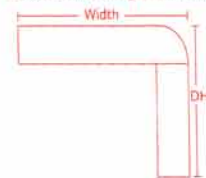

Across are some examples of commonly produced profiles:

Proform reserve the right to change any or all specifications

Single Postformed Panel

Double Post Formed Panel

Built Up Edge Single Postform

Built Up Edge Double Postform

Downstand Single Round

Downstand Double Round

Downstand Treble Round

Upstand Treble Round

Vanity Treble Round

John St, Ardee, Co. Louth, Ireland

Tel. +353 (0)41 6853418 | Fax. +353 (0)41 6853620 | Email. [info@farrellooffice.com](mailto:info@farrellooffice.com)