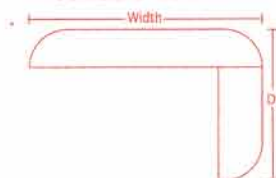

Across are some examples of commonly produced profiles:

Proform reserve the right to change any or all specifications

Single Postformed Panel

Double Post Formed Panel

Built Up Edge Single Postform

Built Up Edge Double Postform

Downstand Single Round

Downstand Double Round

Downstand Treble Round

Upstand Treble Round

Vanity Treble Round

John St, Ardee, Co. Louth, Ireland

Tel. +353 (0)41 6853418 | Fax. +353 (0)41 6853620 | Email. [info@farrellooffice.com](mailto:info@farrellooffice.com)