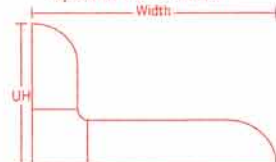

Downstand Single Round

Downstand Double Round

Downstand Treble Round

Upstand Treble Round

Vanity Treble Round

John St, Ardee, Co. Louth, Ireland

Tel. +353 (0)41 6853418 | Fax. +353 (0)41 6853620 | Email. [info@farrellooffice.com](mailto:info@farrellooffice.com)