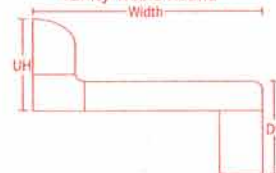

Downstand Single Round

Downstand Double Round

Downstand Treble Round

Upstand Treble Round

Vanity Treble Round

John St, Ardee, Co. Louth, Ireland

Tel. +353 (0)41 6853418 | Fax. +353 (0)41 6853620 | Email. [info@farrellooffice.com](mailto:info@farrellooffice.com)